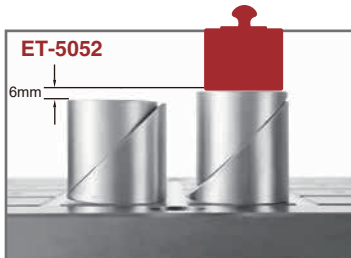

**EA-5020**  
50x50 mm fix pole extension with height 20 mm

**EA-5050**  
50x50 mm fix pole extension with height 50 mm

**EC-5050**  
50x50 mm auto-shim pole extension with height 50 mm

**Fix pole extensions**  
ES fixed and ET self shimming pole extensions using the built in threaded rod which does not require tools to install or remove.

**Mobile pole extensions**  
The new and improved ET pole extension has increased the performance of the original ET by 20%. Total adjustment is 6 mm.