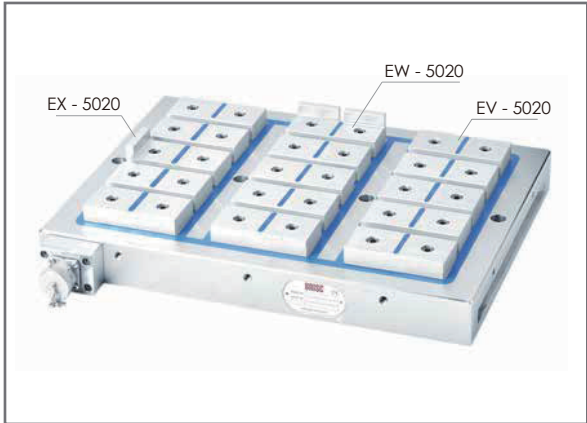

## • Auto-shim pole extensions

**EV-5020**  
50x50 mm fix pole extension with height 20 mm

**EW-5020**  
50x50 mm fix pole extension with height 20 mm and step

**EX-5020**  
50x50 mm fix pole extension with height 20 mm and step

**ES-5052**  
Diameter 50 mm fix pole extension with height 52 mm

**ET-5052**  
Diameter 50 mm auto-shim pole extension with height 52 mm

**EE-5020**  
50x50 mm fix pole extension with height 20 mm and step